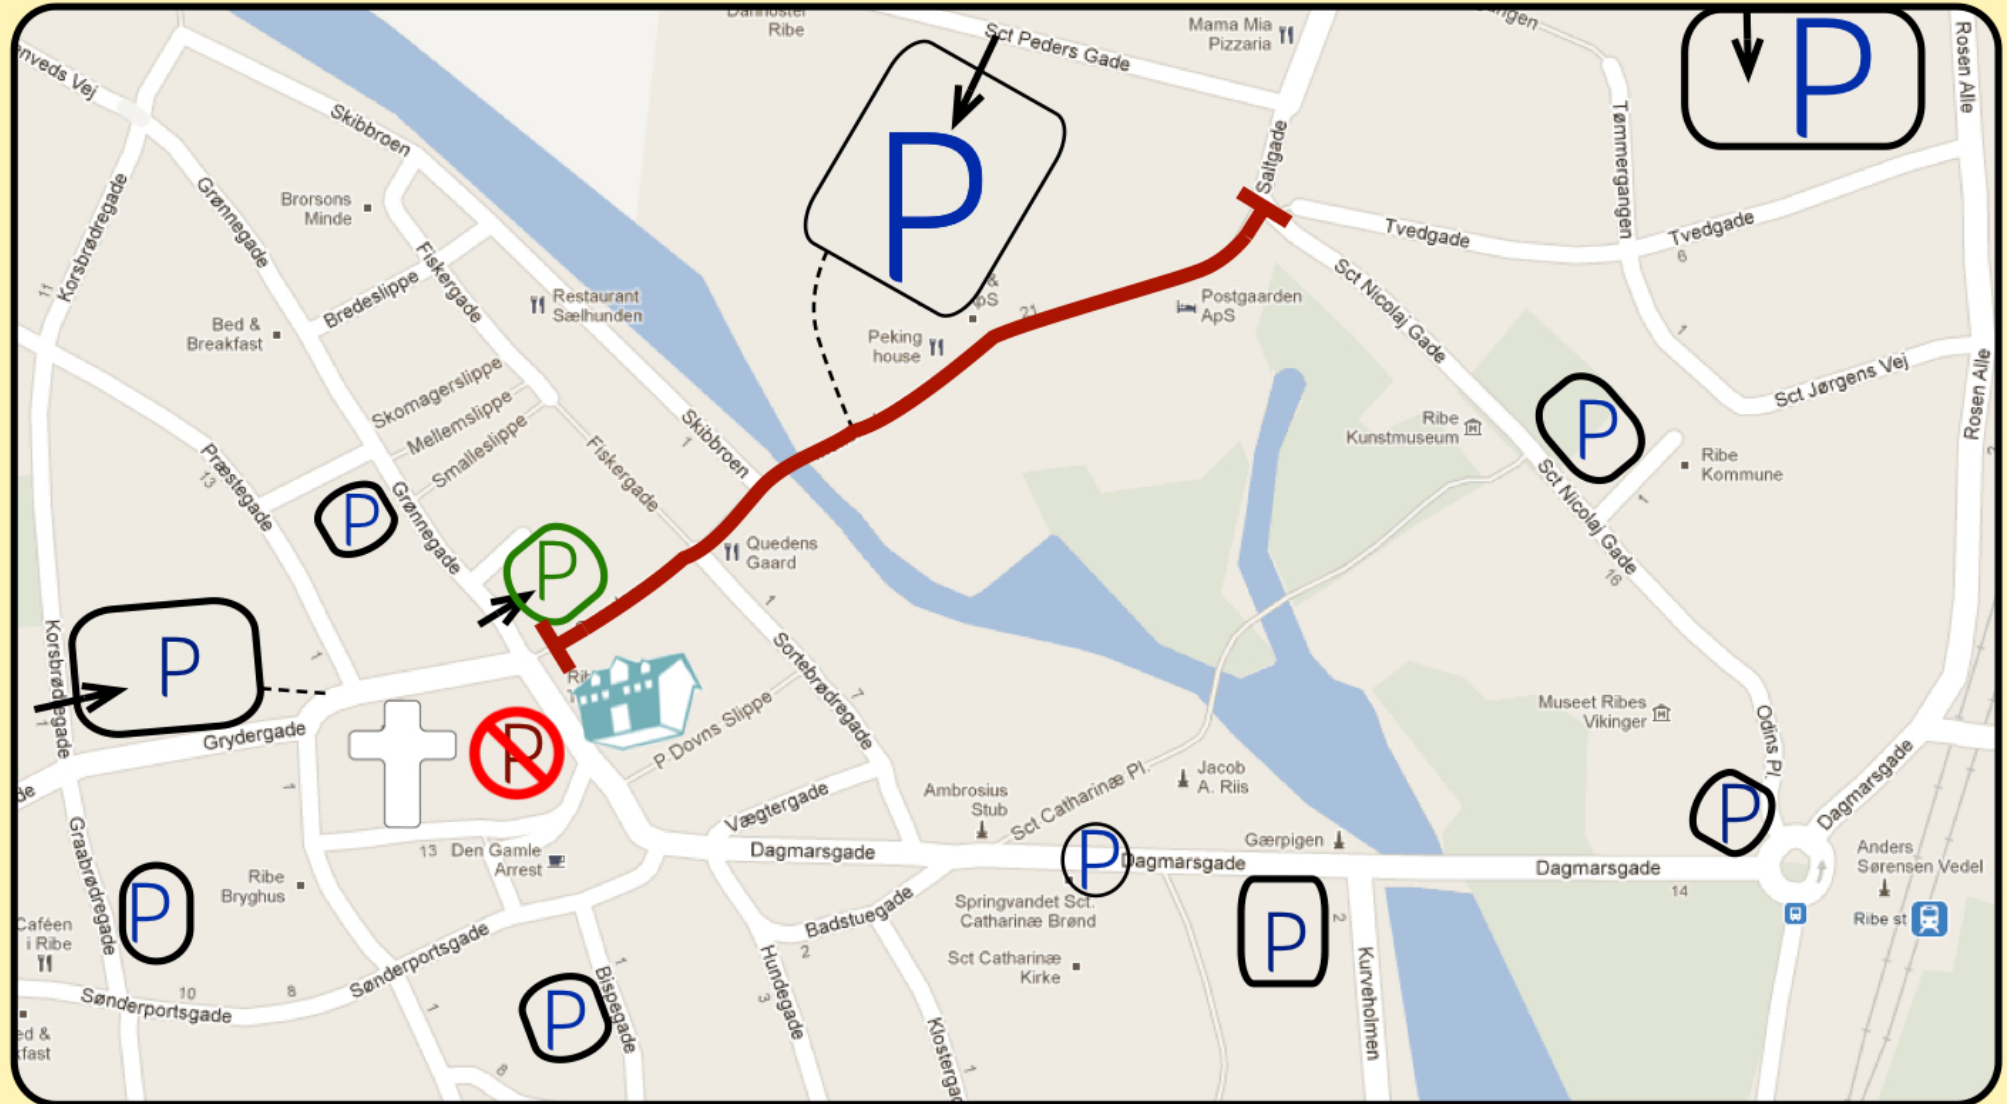

# HOTEL DAGMAR

It's not permitted to park in the cathedral's square.

Det er ikke tilladt at parkere ved domkirke torvet.

Det grønne **P** markerer betalings parkering, nogle udleveres i receptionen  
The green **P** is paid and locked parking, a key can be acquired at the reception